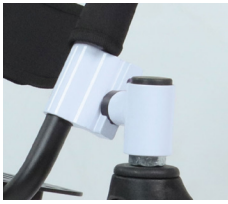

02. todo-i Power Color

*The actual color may differ slightly depending on the printing environment.

Water Blue