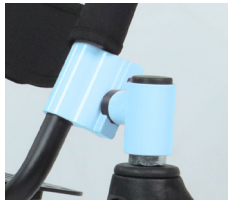

Under the sea