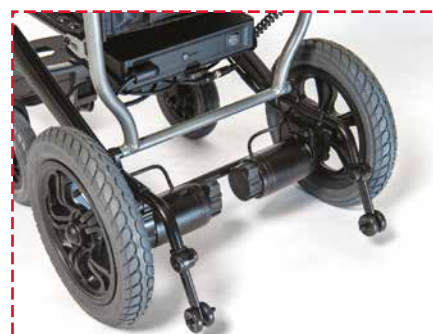

# Dashi Lite Powerchair

The stylish looking powerchair at an economy price

## Easy to fold

The Dashi Lite powerchair is compact and can be folded manually making it easy to transport, with an overall lifting weight of 21kg, excluding the battery

## Intelligent operation

The chair's intelligent operating system includes a clear display with USB port for smart phones, tablets and aids. For extra peace of mind, day or night, the Dashi Lite also features LED headlights.

## Hill hold assist

The Dashi Lite features extra-wide tyres with anti-skid technology, hill hold assist up to nine degrees, and a reliable electromagnetic braking system.